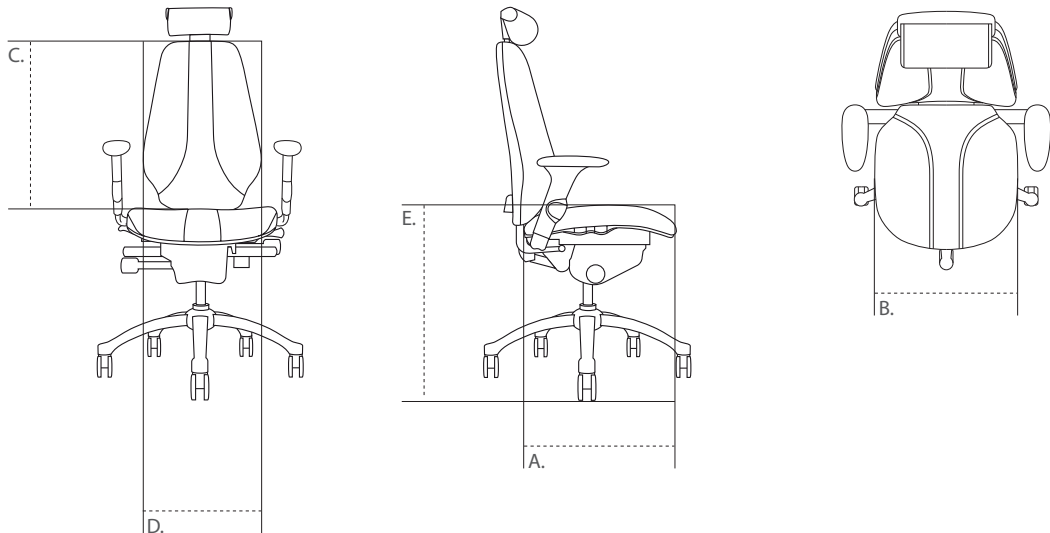

Specifications

Ergonomic Seating

Comparison

Features:	RH Logic 24/7	KAB ACS Executive	KAB Executive	KAB Associate	KAB Controller	KAB Manager
Backrest height	HB	HB	HB	HB	HB	MB
Backrest angle adjustment	●	●	●	●	●	●
Air lumbar support	●	●	●	●	●	●
Adjustable armrests	○	●	○	○	○	○
Headrest	○	●	○	●	○	○
Body contoured cushions	●	●	●	●	●	●
Seat tilt/tension adjustment	●	●	●	●	●	●
Pneumatic height adjustment	●	●	●	●	●	●
AFRDI approved star base	●	●	●	●	●	●
Standard castors	●	●	●	●	●	●
Options:						
Rubber castors		○	○	○	○	○
Glides		○	○	○	○	○
Vinyl		○	○	○	○	○
Full leather		●	○	●	○	○
Fabric	●	○	●	○	●	●
Protective seat cover		○	○	○	○	○

● Standard ○ Optional HB - High Backrest MB - Medium Backrest

Dimensions (mm)

	Seat Depth A.	Seat Width B.	Back Height C.	Back Width D.	Height Range (floor to seat) Low Strut, Medium Strut, High Strut E.
RH Logic 400 24/7 Ergonomic Office Chair	400 ~ 460	460	620	440	410 ~ 530
KAB ACS Executive 24/7 Ergonomic Chair	490	550	940	550	440 ~ 510, 460 ~ 560, 530 ~ 650
KAB Executive 24/7 Ergonomic Chair	490	560	940	560	440 ~ 510, 460 ~ 560, 530 ~ 650
KAB Associate 24/7 Ergonomic Chair	490	510	930	510	440 ~ 510, 460 ~ 560, 530 ~ 650
KAB Controller 24/7 Ergonomic Chair	490	530	940	530	440 ~ 510, 460 ~ 560, 530 ~ 650
KAB Manager 24/7 Ergonomic Chair	450	510	700	510	440 ~ 510, 460 ~ 560, 530 ~ 650

Sizes are approximate