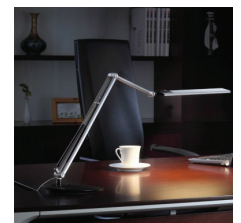

Accessories

Workstation Accessories

We have a range of ergonomic accessories for your workstation, from height and angle adjustable monitor arms, to laptop stands and adjustable footrests. Below are a few products from our range, for more information please visit our website or call your nearest Ergonomic Seating Specialist.

Evoluent Vertical Ergonomic Mouse - Wireless 3213

Vertical Ergonomic Mouse - Wireless Right Hand 3234

ErgoRest Adjustable Forearm Support 3235

MicroDesk Writing Platform & Document Holder 3055-R

Neo-Flex Dual Display Lift Stand 3119

LX Dual Stacking Arm 3123

Neo-Flex Tablet Arm 3128

DeepCool Laptop Riser Stand 3225

Cicada Laptop Stand 3050

Humanscale Horizon™ LED Task Light 3219-WH

Atom LED Task Lamp 3280