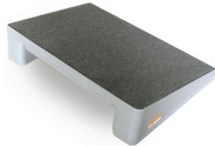

Accessories

Workstation Accessories

We have a range of ergonomic accessories for your workstation, from height and angle adjustable monitor arms, to laptop stands and adjustable footrests. Below are a few products from our range, for more information please visit our website or call your nearest Ergonomic Seating Specialist.

Fundamental Footrest 3216

Z-Rest™ Ergonomic Footrest 1279

Rapoo 1800 Wireless Keyboard And Mouse Combo 3236

ErgoTight Wired Ergonomic Keyboard Combo 3231-WIRED

Evoluent Vertical Ergonomic Mouse - Wired 3213-W

Evoluent Vertical Ergonomic Mouse - Wireless 3213

Vertical Ergonomic Mouse - Wireless Right Hand 3234

ErgoRest Adjustable Forearm Support 3235

MicroDesk Writing Platform & Document Holder 3055-R

Neo-Flex Dual Display Lift Stand 3119