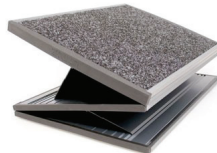

Accessories

Workstation Accessories

We have a range of ergonomic accessories for your workstation, from height and angle adjustable monitor arms, to laptop stands and adjustable footrests. Below are a few products from our range, for more information please visit our website or call your nearest Ergonomic Seating Specialist.

Fundamental Footrest 3216

Z-Rest™ Ergonomic Footrest 1279

Rapoo 1800 Wireless Keyboard And Mouse Combo 3236

ErgoTight Wired Ergonomic Keyboard Combo 3231-WIRED

Evoluent Vertical Ergonomic Mouse - Wired 3213-W