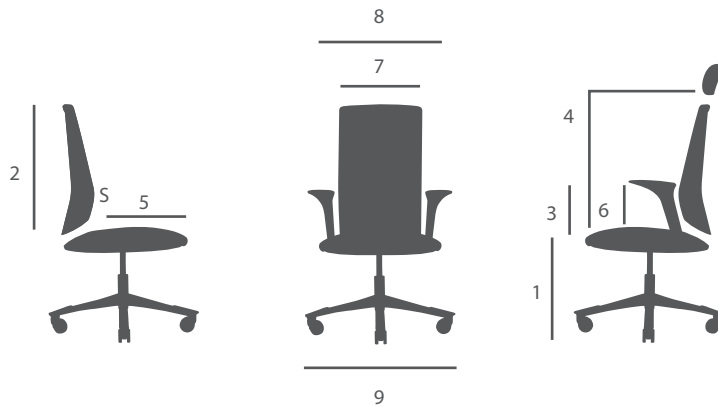

## Dimensions

(mm)

S - The foremost point on the back is the reference point for measuring the back support adjustment.

	HÅG Credo Low Back	HÅG Credo High Back	HÅG Capisco	HÅG Futu	Rh Logic 400
Seated height - Standard Strut [1]	390 ~ 530	390 ~ 530	485 ~ 660	400 ~ 550	410 ~ 530
Height of back piece [2]	510	590	440	600	630
Height of foremost support point on back piece and adjustment interval [3]	166 ~ 257	166 ~ 257	170 ~ 260	170 ~ 250	195 ~ 275
Height of foremost support point on headrests[4]		560 ~ 860	560 ~ 780		610 ~ 620
Seat depth [5]	391 ~ 505	391 ~ 505	370 ~ 460	380 ~ 460	465
Height of armrests and adjustment interval [6]	207 ~ 300	207 ~ 300		195 ~ 290	240 ~ 320
Seat width [7]	470	470	490	485	485
Max. chair width [8]	580 ~ 680	580 ~ 680	580	625 ~ 710	465 ~ 505
Five star base diameter [9]	695	695	700	720	660
Weight	15.6kg	15.8kg	15.5kg	16.8kg	26.4kg