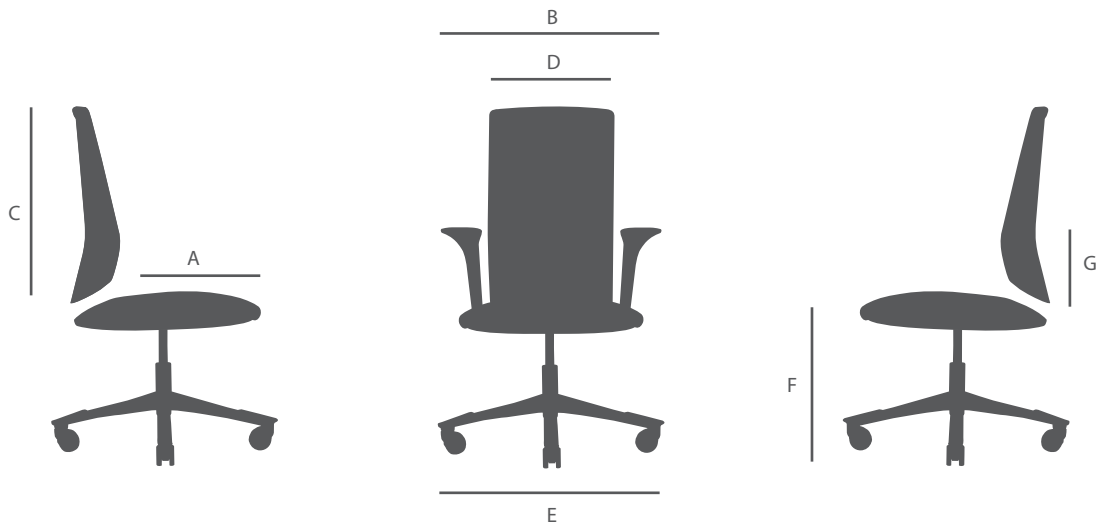

Specifications

Comparison

Features:	Sirocco Elastomeric Mesh Chair	Zepha "550" Elastomeric Mesh Chair	Zepha Elastomeric Mesh Chair
Backrest height	HB	HB	HB
Backrest angle adjustment	●	●	●
Seat tilt/tension adjustment	●	●	●
Tilt forward adjustment	●	●	●
Pneumatic gas height adjustment	●	●	●
Options:			
Custom pneumatic gas height strut	○	○	○
Custom upholstery/colours	○	○	○
Custom castors (hard/soft)	○	○	○

● Standard ○ Optional LB - Low Backrest MB - Medium Backrest HB - High Backrest

Dimensions

(mm)

	Seat Depth A.	Seat Width B.	Back Height C.	Back Width D.	Armrest width E.	Height Range (floor to seat) F.	Backrest Height Range G.
Sirocco Elastomeric Mesh	420	500	630	500	610	1008 ~ 1113	1090 ~ 1190
Zepha "550" Elastomeric Mesh	500	550	830	560	660	1179 ~ 1284	1270 ~ 1370
Zepha Elastomeric Mesh	420	500	830	500	610	1179 ~ 1284	1270 ~ 1370

Sizes are approximate