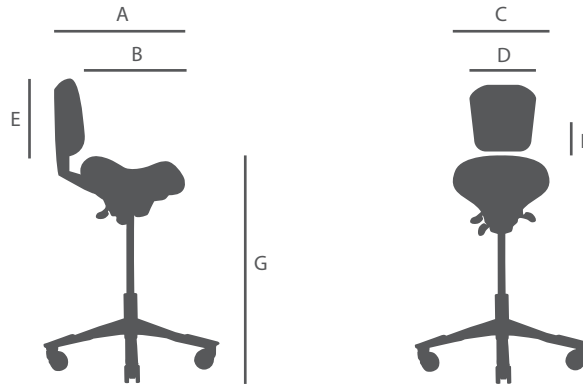

Specifications

Specialty Chairs

Comparison

Features:	Bambach Executive	Bambach Standard	Bambach Narrow	Bambach Small	HÅG Capisco	Werk EX	swopper Saddle
Saddle seat size	LG	MD	SM	SM	LG	MD	MD
Seat depth adjustment					●		
Seat tilt adjustment	●	●	●	●	●	●	●
Seat tilt tension adjustment					●		
Backrest height adjustment	●	●	●	●	●		
Backrest angle adjustment	●	●	●	●	●		
Pneumatic gas height adjustment	●	●	●	●	●	●	●
Options:							
Adjustable backrest	○	○	○	○	●		
Custom pneumatic gas height strut	○	○	○	○	○	○	○
Custom upholstery/colours	○	○	○	○	○		○
Custom castors (hard/soft)	○	○	○	○	○	○	○
Foot ring/Footstool	○	○	○	○	○		
Adjustable headrest					○		

● Standard ○ Optional LG - Large Seat MD - Medium Seat SM - Small Seat

Dimensions

(mm)

	Chair Depth (incl backrest) A.	Seat Depth B.	Seat Width C.	Back Width D.	Back Height E.	Backrest Height Range F.	Height Range (floor to seat) G.
Bambach Executive Saddle	450	440	400	390	370	90	540 ~ 730
Bambach Standard Saddle	400	390	380	390	370	90	540 ~ 730
Bambach Narrow Saddle	400	390	380	390	370	90	540 ~ 730
Bambach Small Saddle	350	340	340	390	370	90	450 ~ 580
HÅG Capisco	370 ~ 470	360 ~ 460	390	580	440	90	410 ~ 550
Werk EX Saddle Chair	n/a	300	430	n/a	n/a	n/a	510 ~ 700
swopper Saddle	n/a	350	400	n/a	n/a	n/a	450 ~ 590